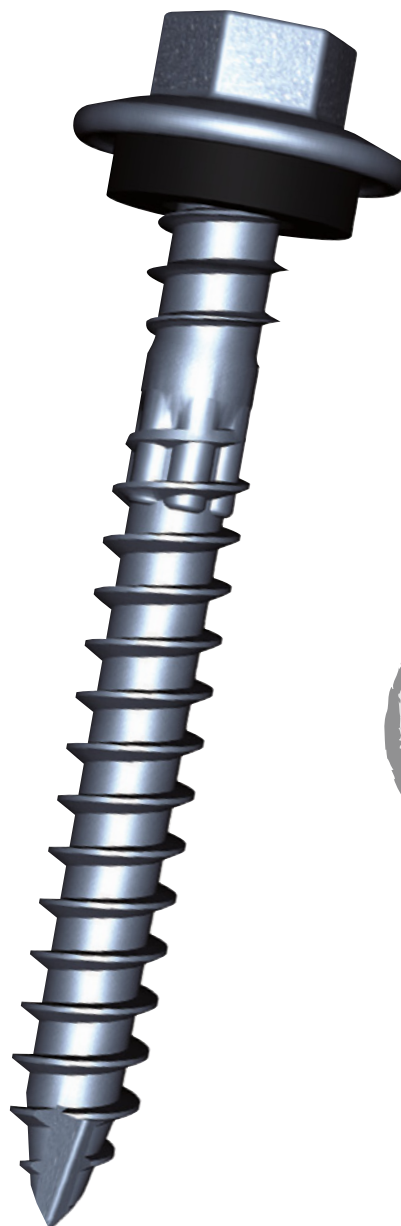

ROOF ZIPS®

FAST / EASY / VERSATILE

The revolutionary new roof fastener from Buildex®.

FAST

Quicker to start with improved drill performance

EASY

Easier to start and use, even on a steep sloping roof or near the edge of the sheeting

VERSATILE

Can be used for multiple applications, replacing your Tek® and Type 17's:

- fixing to timber
- fixing to steel purlins up to 1.9mm thick
- fixing to thin metal battens
- one class coating Climaseal® 4

**PATENT
PROTECTED**

- ✓ **Hardwood**
- ✓ **Softwood**
- ✓ **Thin Metal Battens**
- ✓ **1.2mm Stud**
- ✓ **1.5mm Steel Purlins**
- ✓ **1.9mm Steel Purlins**

**Now also
available in
25mm & 65mm
lengths**