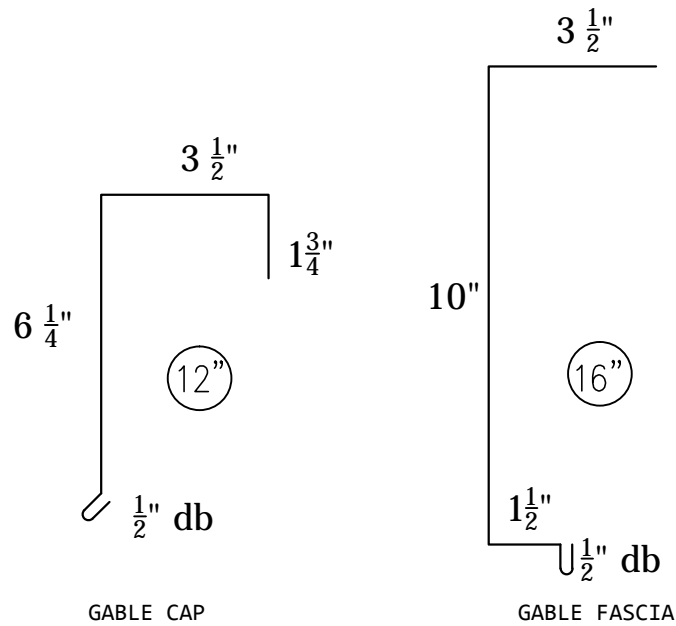

GABLE FASCIA AND GABLE CAP DETAIL

DRAWN BY: L.S

TITLE: Gable Fascia & Cap Detail for R-Panel

CHECKED BY: M.J

Project:  
R-PANEL SHOP DRAWINGS

SHOP DRAWING #: LTR-RP-007

SCALE : NOT TO SCALE

LOT 26C & F O' MEARA INDUSTRIAL ESTATE,  
ARIMA. TRINIDAD AND TOBAGO, W.I.