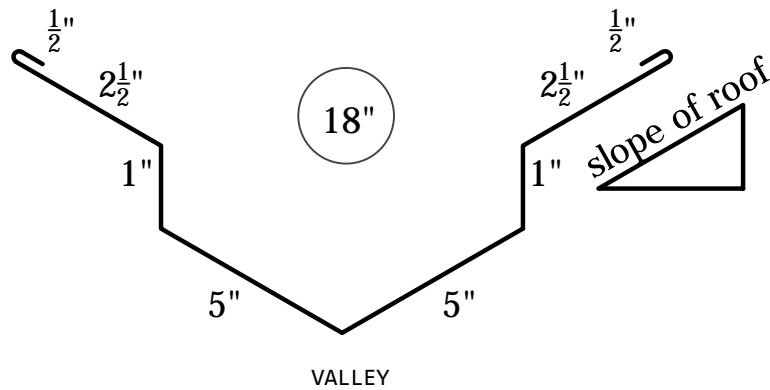

○ DECRA-VALLEY DETAIL
Scale:

DRAWN BY: L.S

TITLE: Valley Detail for Decra Tile

CHECKED BY: M.J

Project:
DECRA TILE SHOP DRAWINGS

SHOP DRAWING #: LTR-DT-001

SCALE : NOT TO SCALE

LOT 26C & F O' MEARA INDUSTRIAL ESTATE,
ARIMA. TRINIDAD AND TOBAGO, W.I.