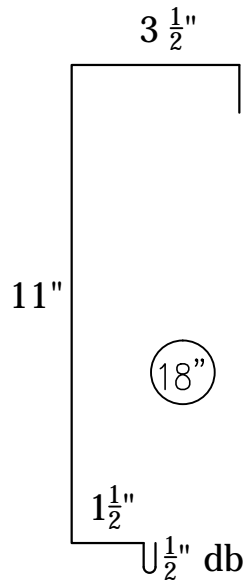

GABLE FASCIA DETAIL

1 PIECE GABLE FASCIA

DRAWN BY: L.S

TITLE: 1 Piece Gable Fascia Detail
for R-Panel

CHECKED BY: M.J

Project:
R-PANEL SHOP DRAWINGS

SHOP DRAWING #: LTR-RP-006

SCALE : NOT TO SCALE